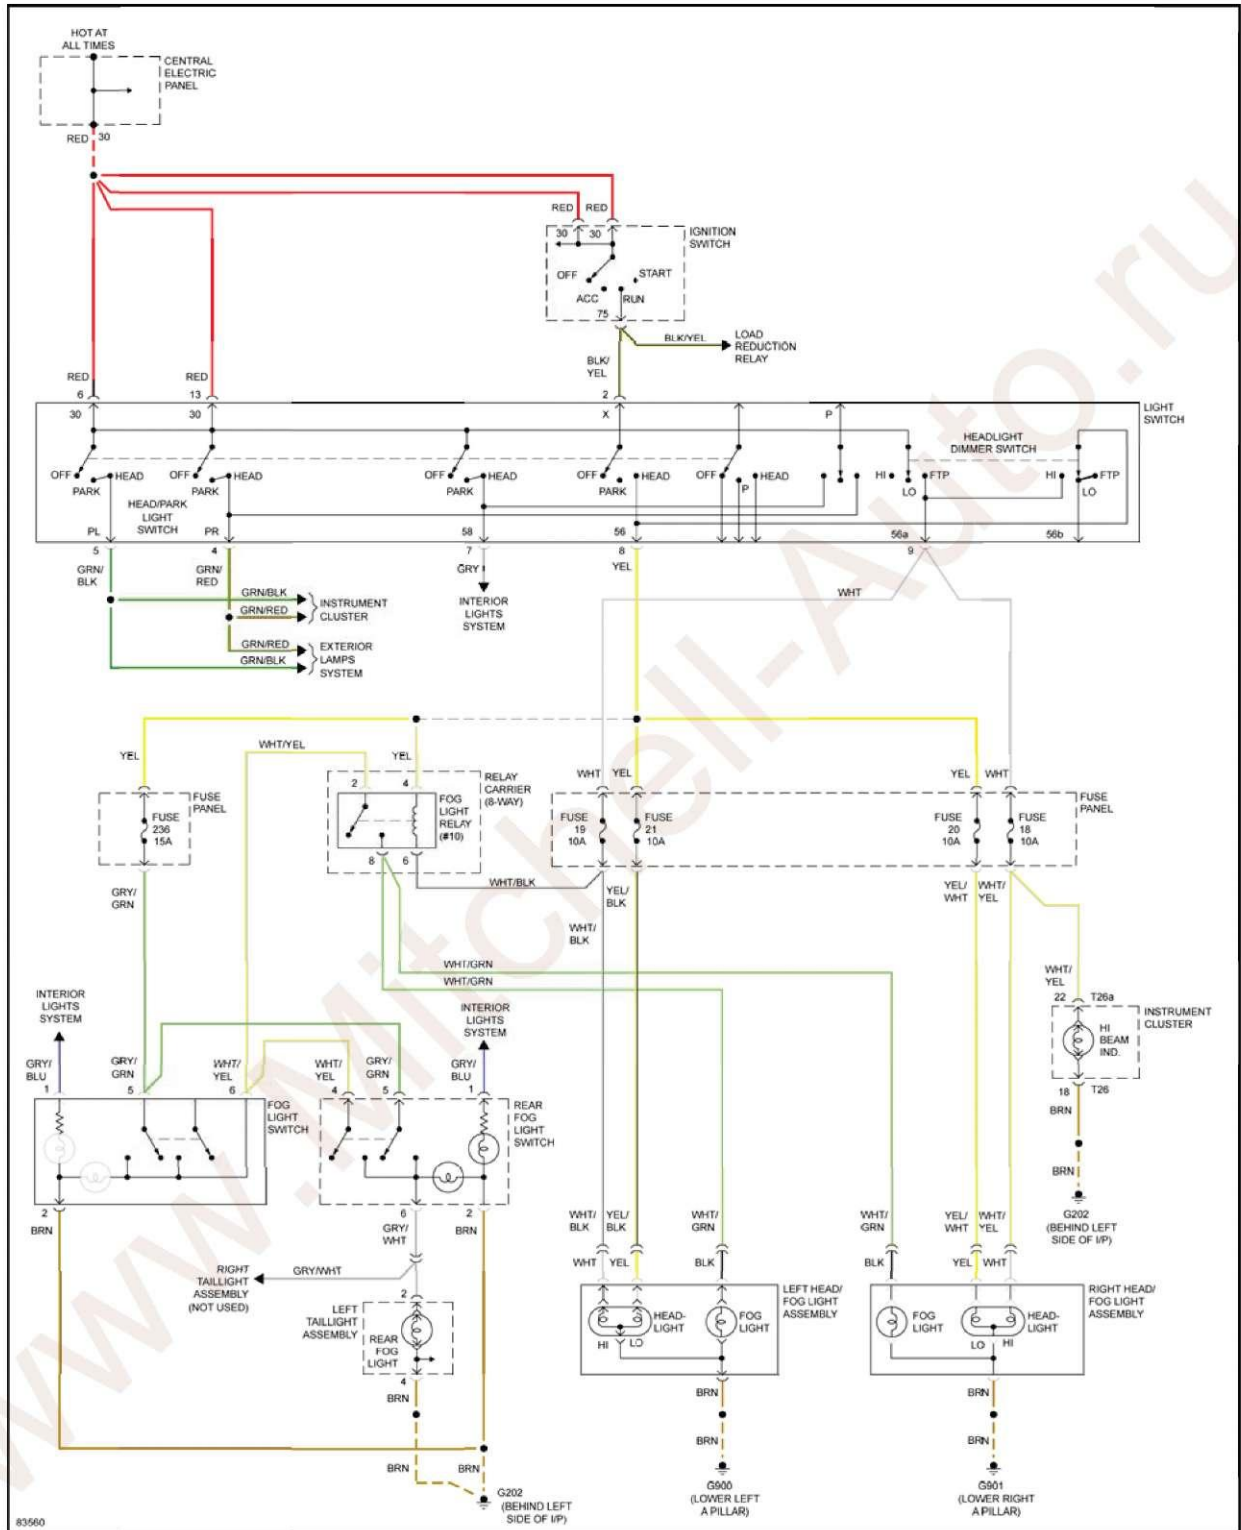

## SYSTEM WIRING DIAGRAMS Audi - A4

Fig. 16: Ground Distribution Circuit (1 of 2)

Fig. 17: Ground Distribution Circuit (2 of 2)

HEADLIGHTS

1996 Audi A4

SYSTEM WIRING DIAGRAMS Audi - A4

Fig. 18: Headlights Circuit