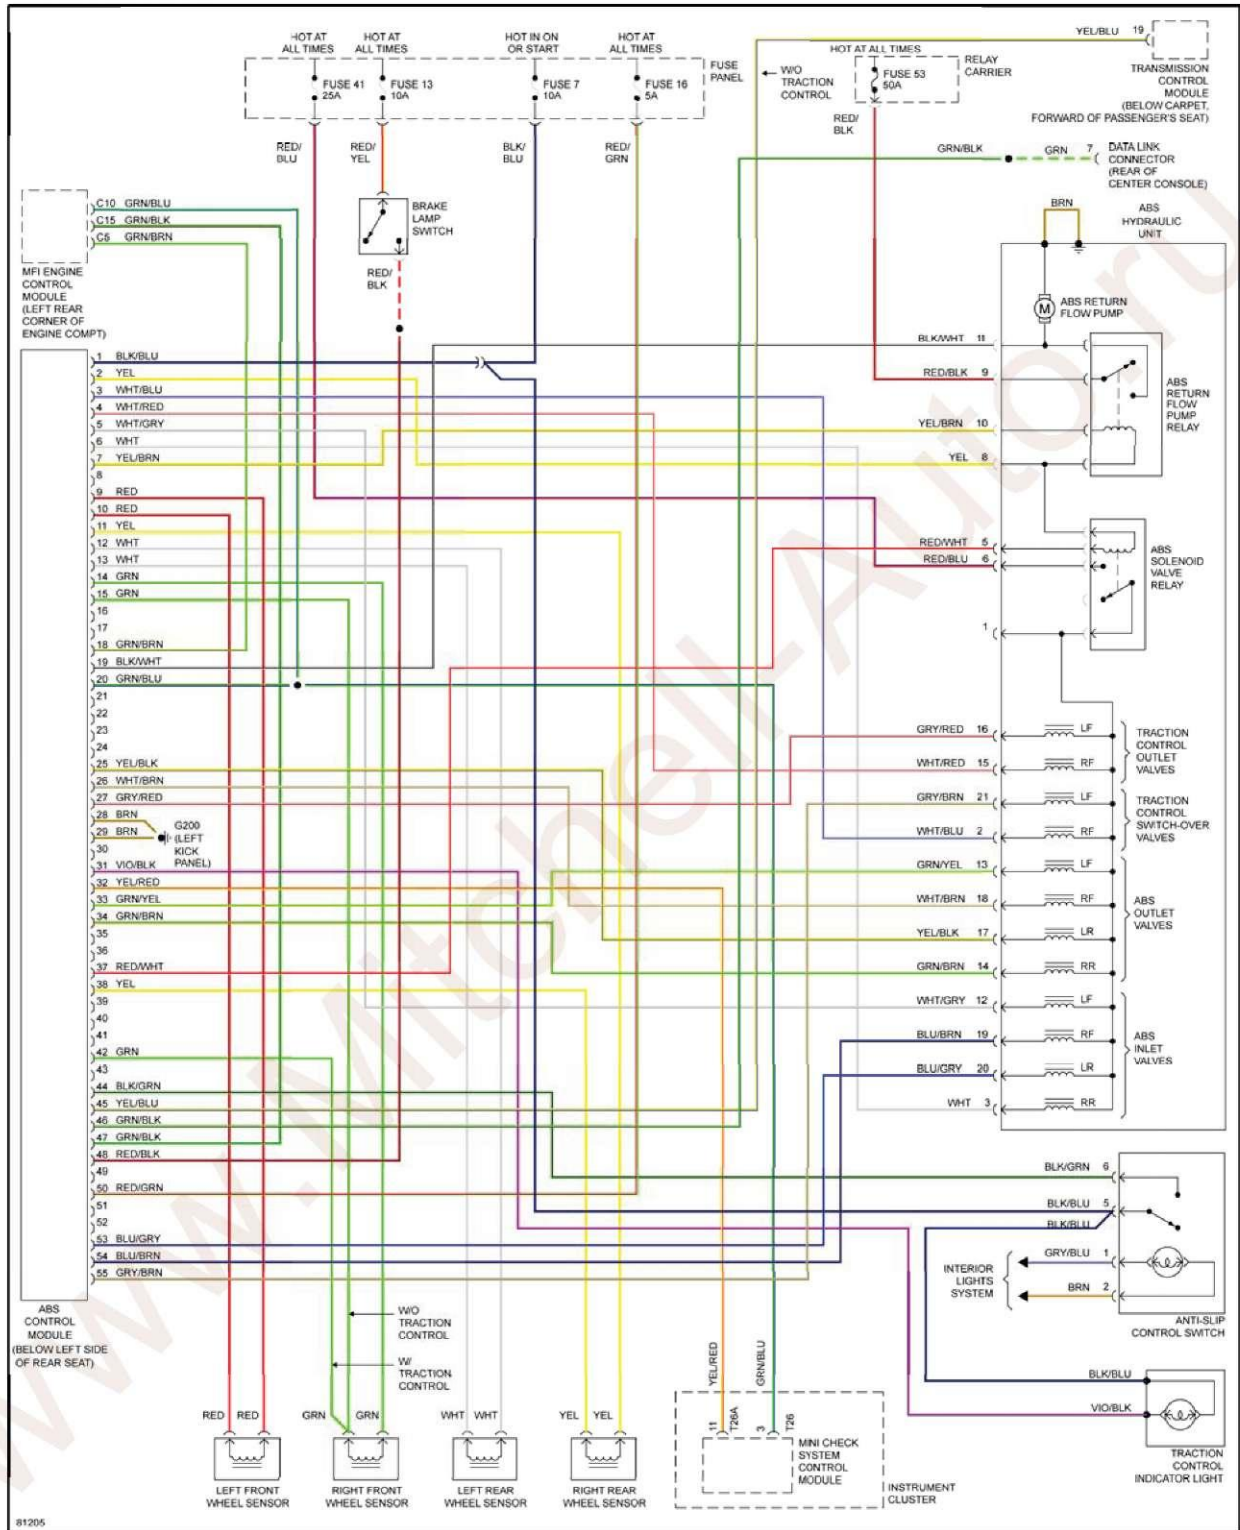

1996 Audi A4

SYSTEM WIRING DIAGRAMS Audi - A4

Fig. 3: Anti-Lock Brake System Wiring Diagram (1994 S320 & S350 Circuit, FWD Without Acceleration)