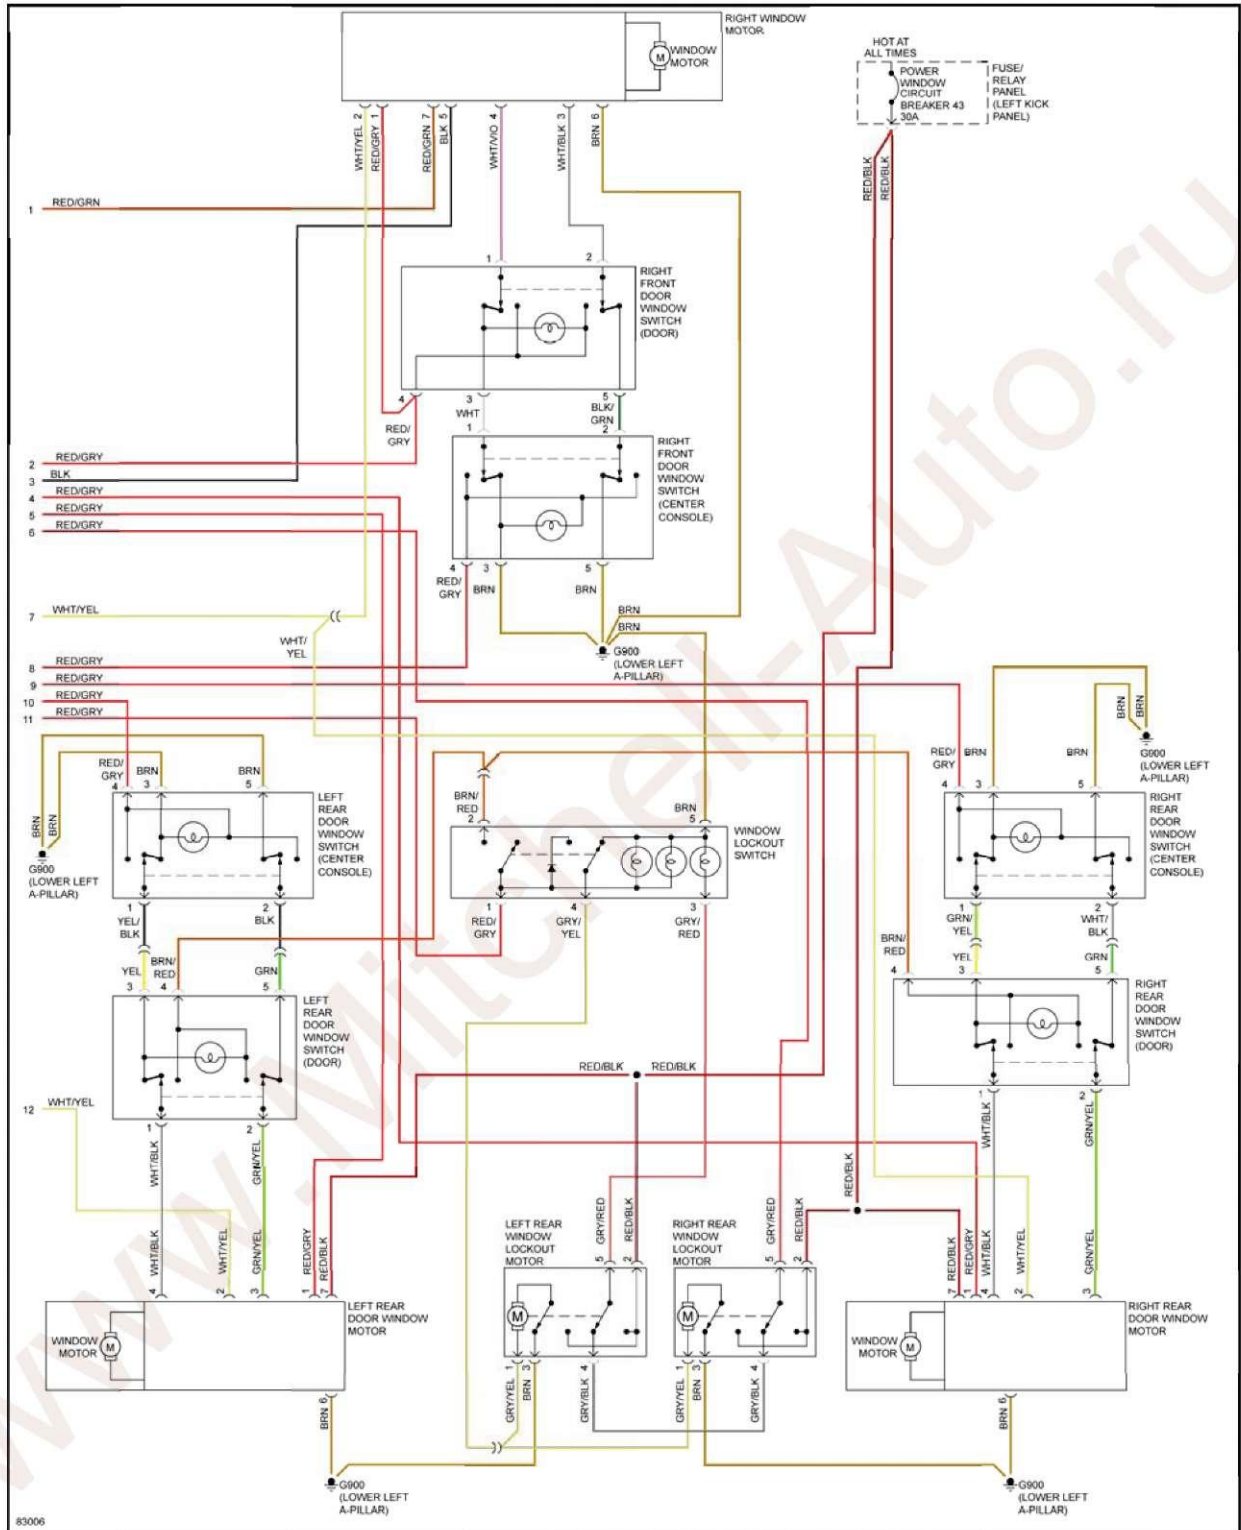

## SYSTEM WIRING DIAGRAMS Audi - A4

Fig. 30: Power Windows Circuit (1 of 2)

## SYSTEM WIRING DIAGRAMS Audi - A4

Fig. 31: Power Windows Circuit (2 of 2)