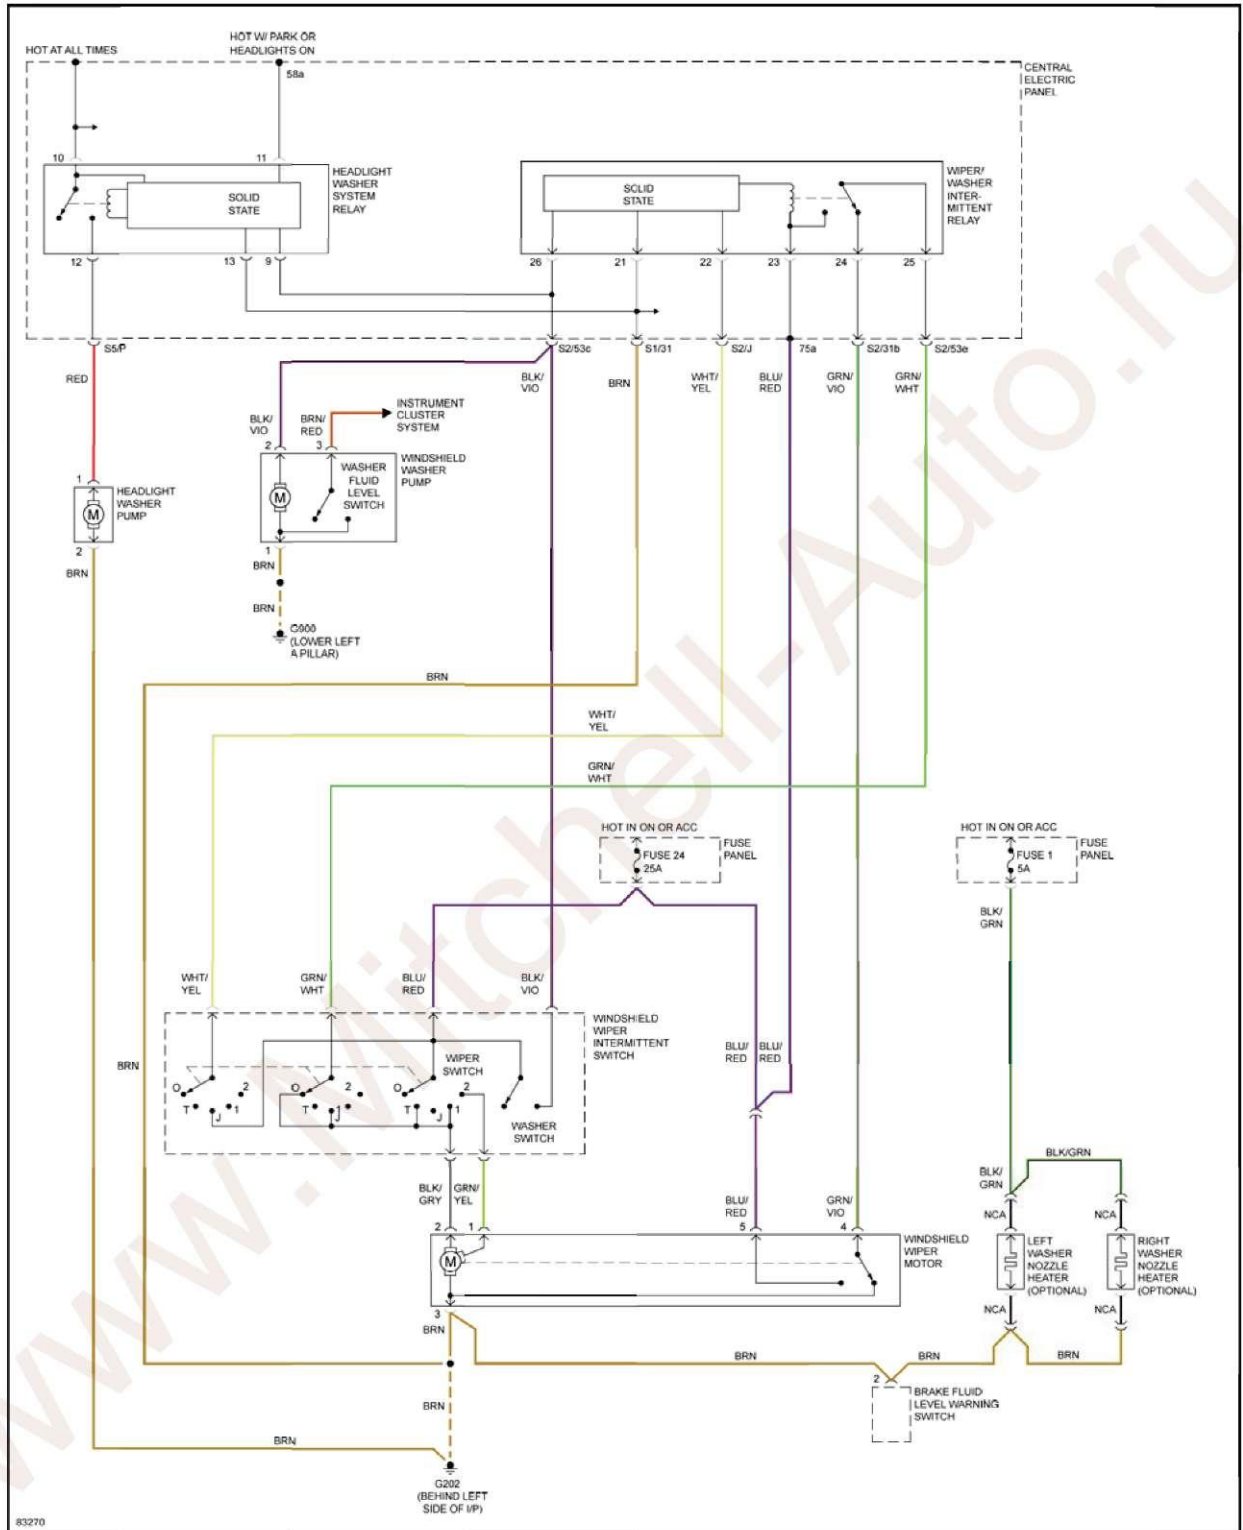

## SYSTEM WIRING DIAGRAMS Audi - A4

Fig. 38: Warning Systems Circuit

### WIPER/WASHER

Fig. 39: Wiper/Washer Circuit