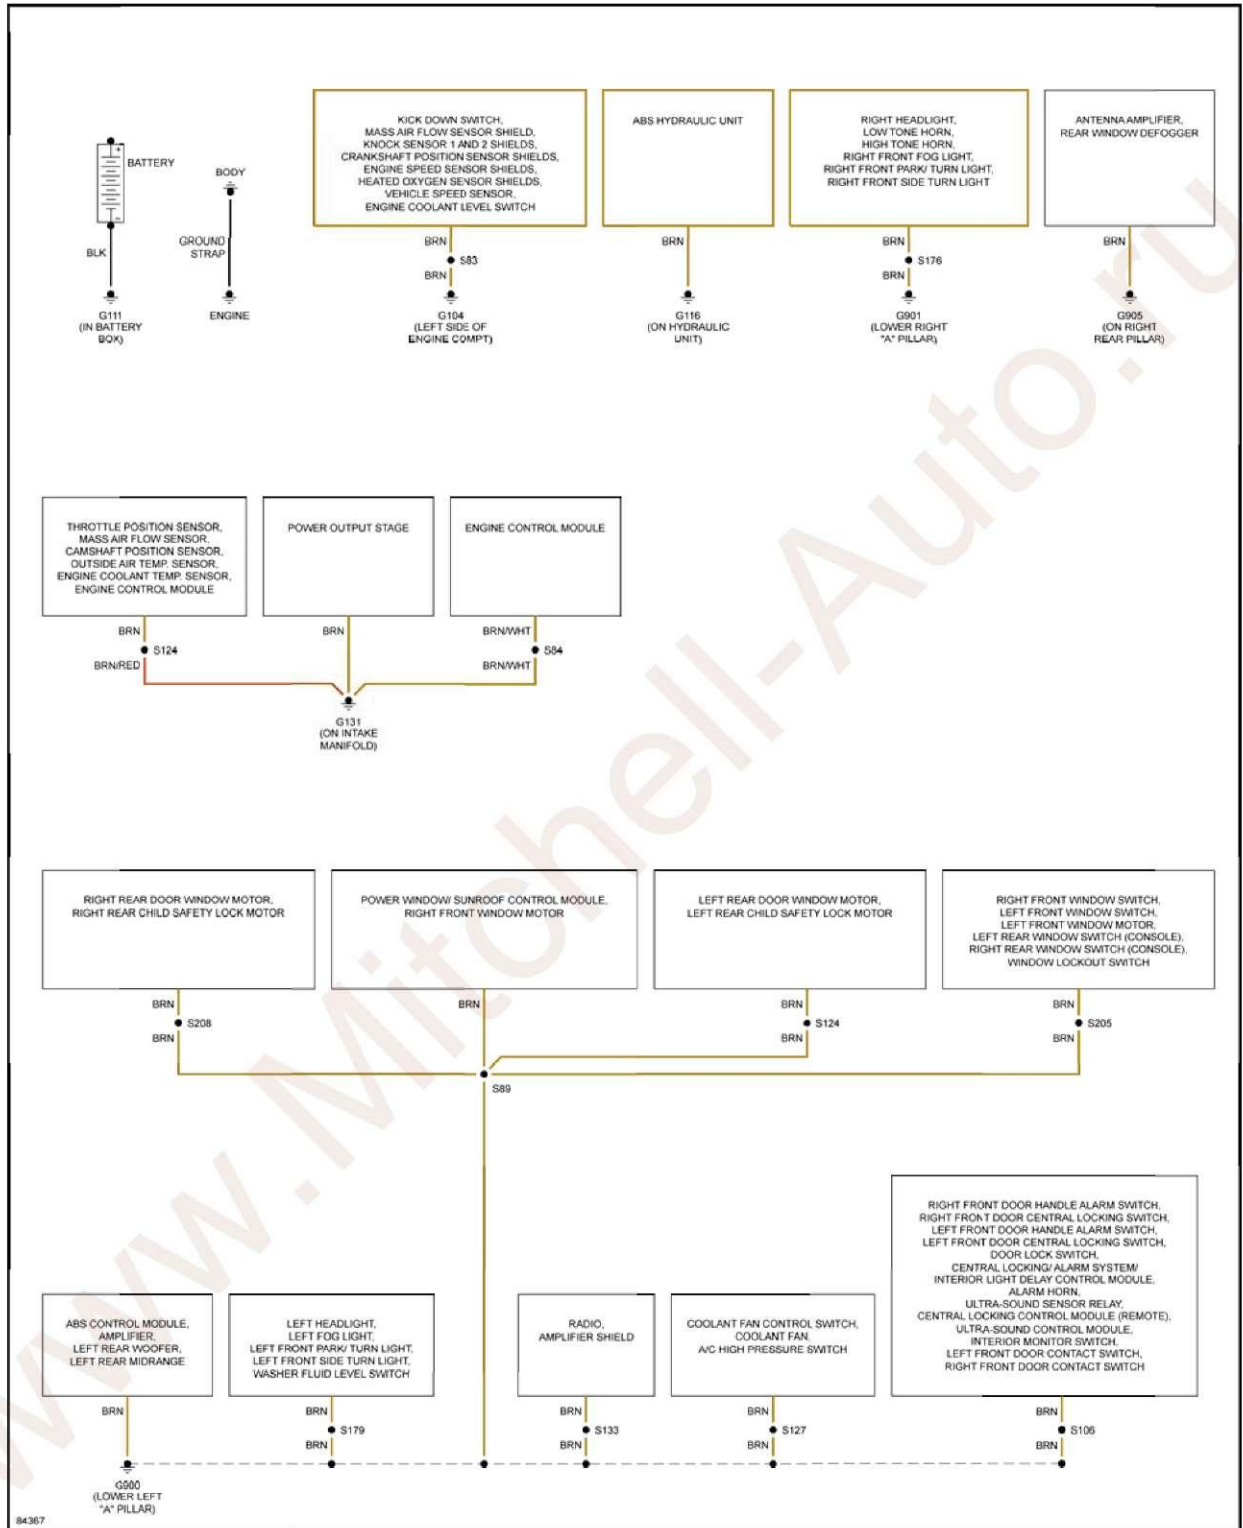

## SYSTEM WIRING DIAGRAMS Audi - A4

Fig. 16: Ground Distribution Circuit (1 of 2)

Fig. 17: Ground Distribution Circuit (2 of 2)

HEADLIGHTS

1996 Audi A4

SYSTEM WIRING DIAGRAMS Audi - A4

Fig. 18: Headlights Circuit