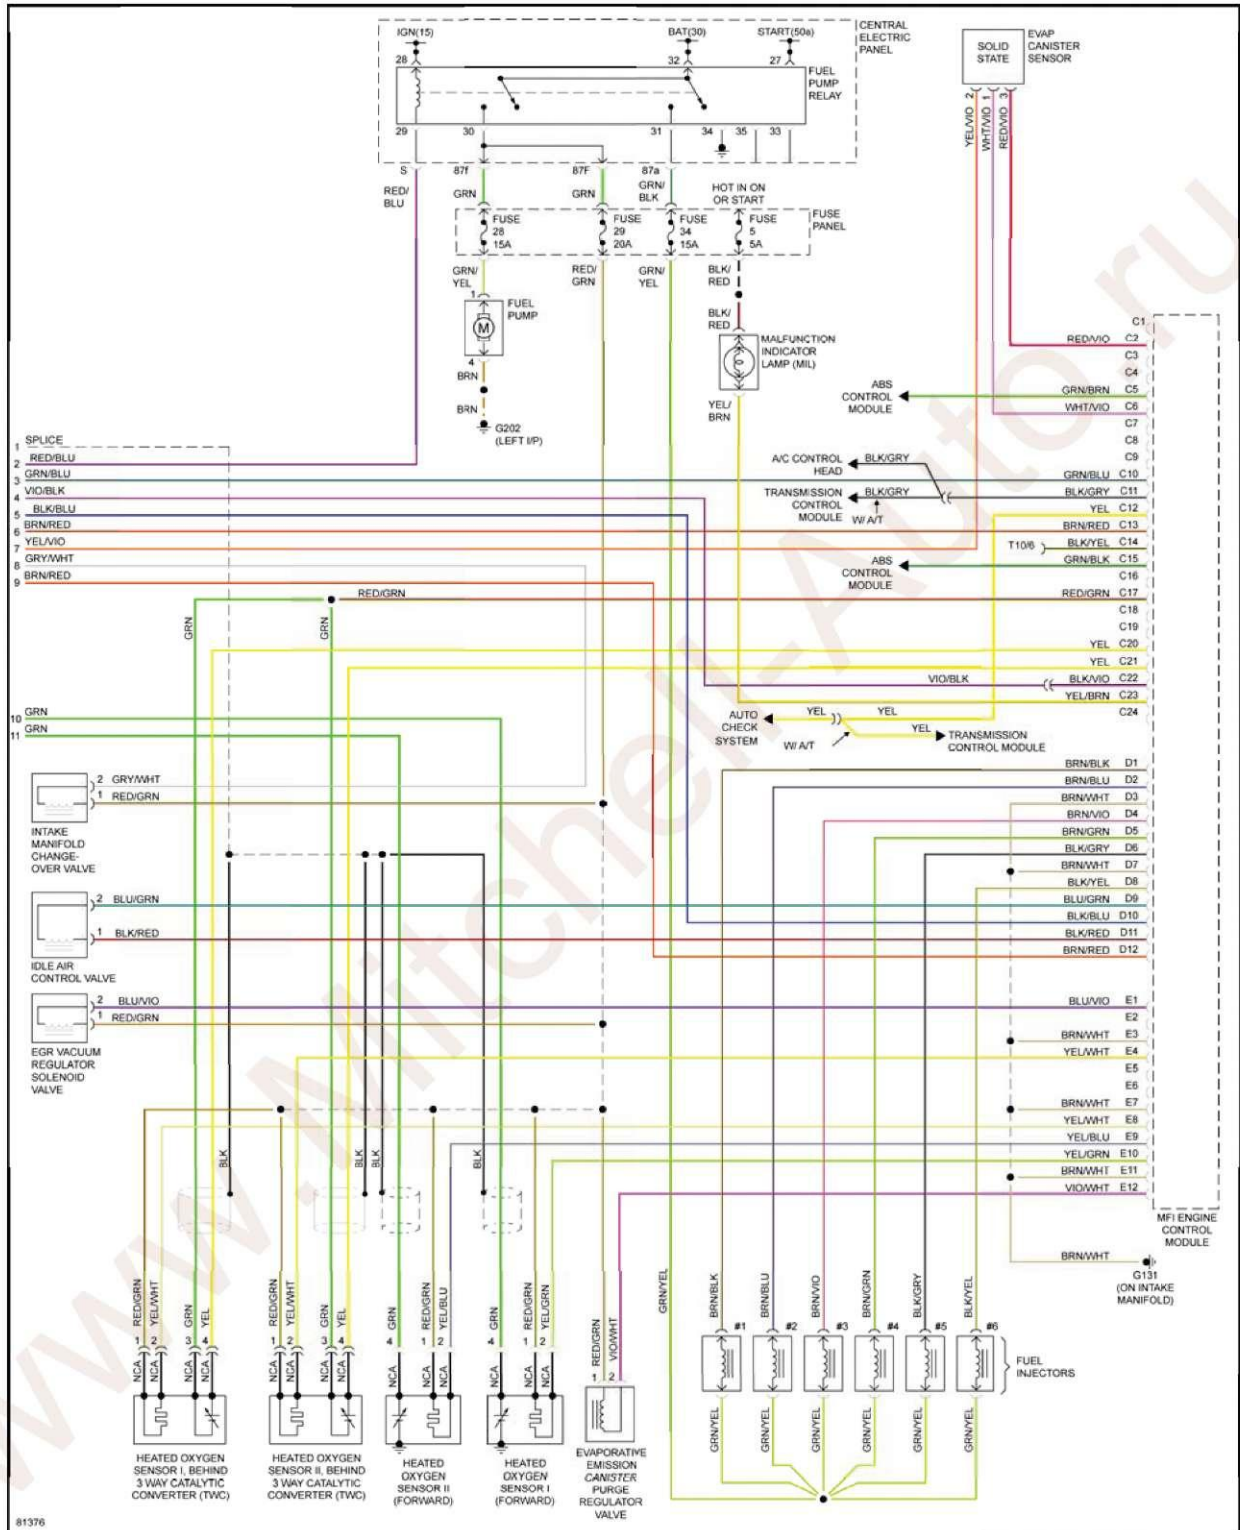

## SYSTEM WIRING DIAGRAMS Audi - A4

Fig. 13: 2.8L, Wiring Diagram (A4 2.8L Circuit 2 Of 2)

### EXTERIOR LIGHTS

Fig. 14: Back-up Lamps Circuit

Fig. 15: Exterior Lamps Circuit

GROUND DISTRIBUTION