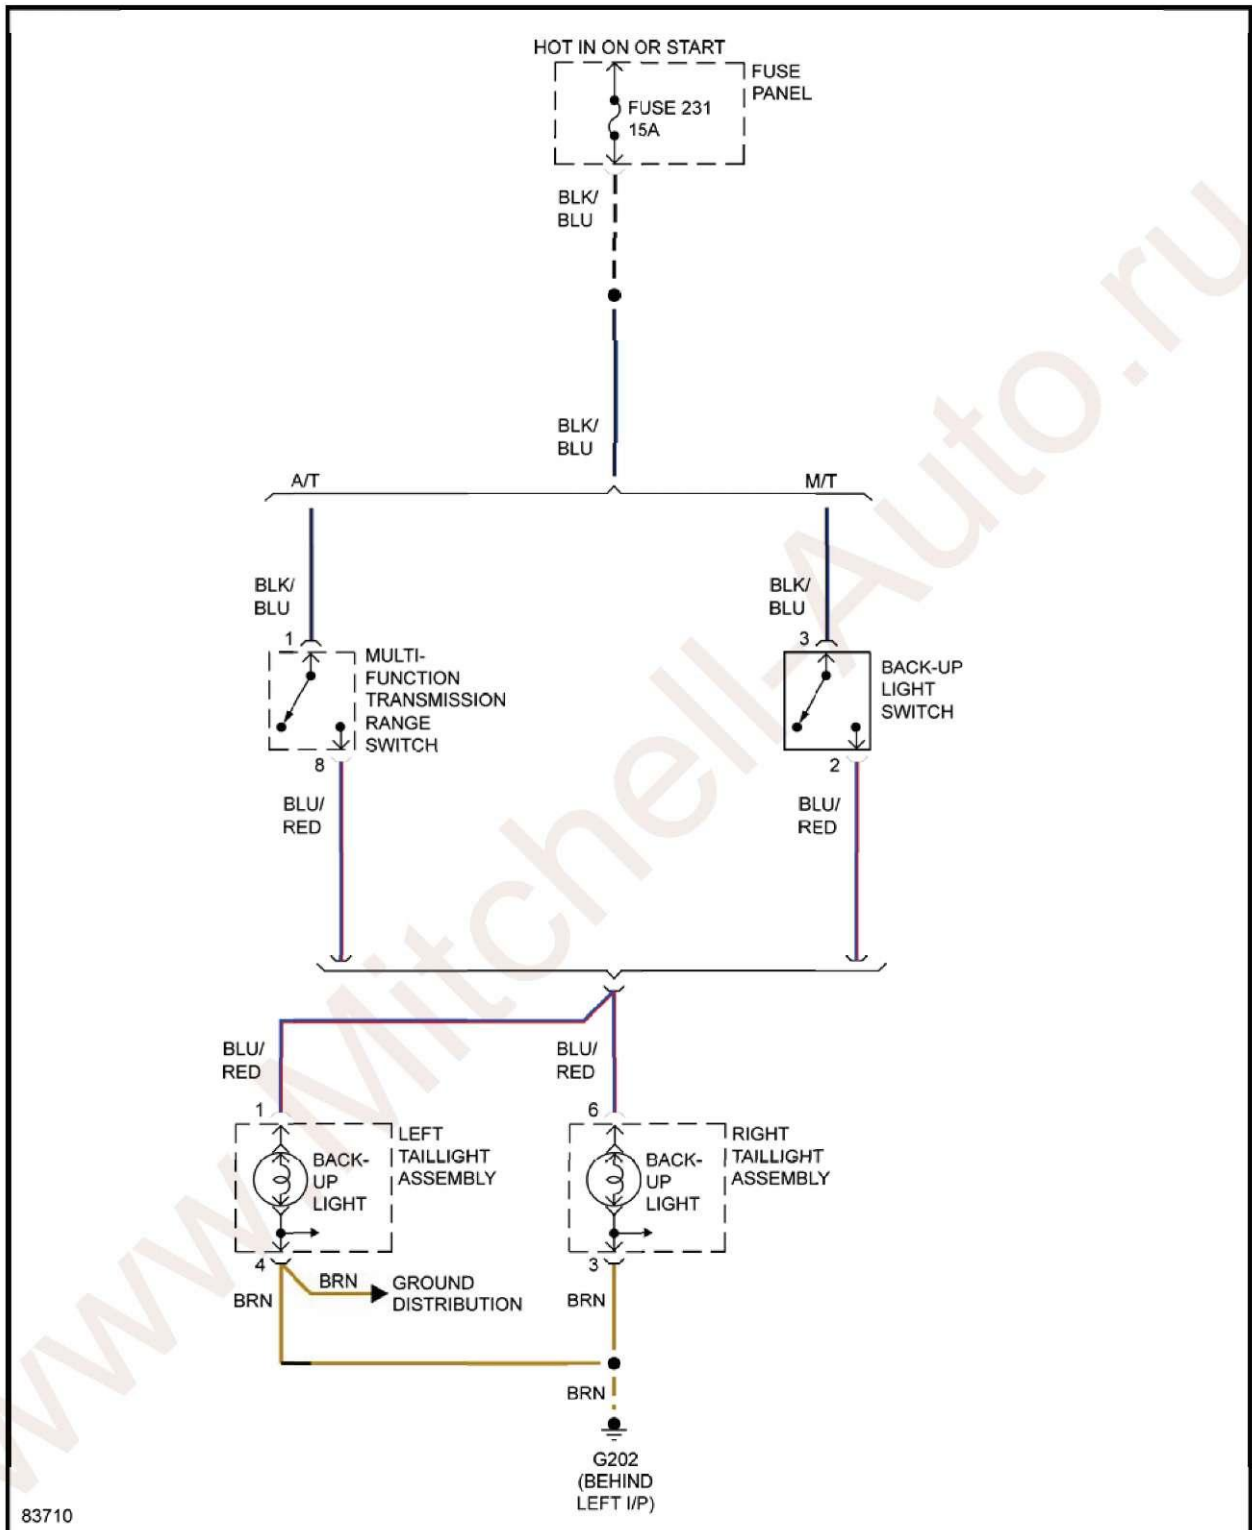

## SYSTEM WIRING DIAGRAMS Audi - A4

Fig. 13: 2.8L, Wiring Diagram (A4 2.8L Circuit 2 Of 2)

### EXTERIOR LIGHTS

Fig. 14: Back-up Lamps Circuit

Fig. 15: Exterior Lamps Circuit

GROUND DISTRIBUTION