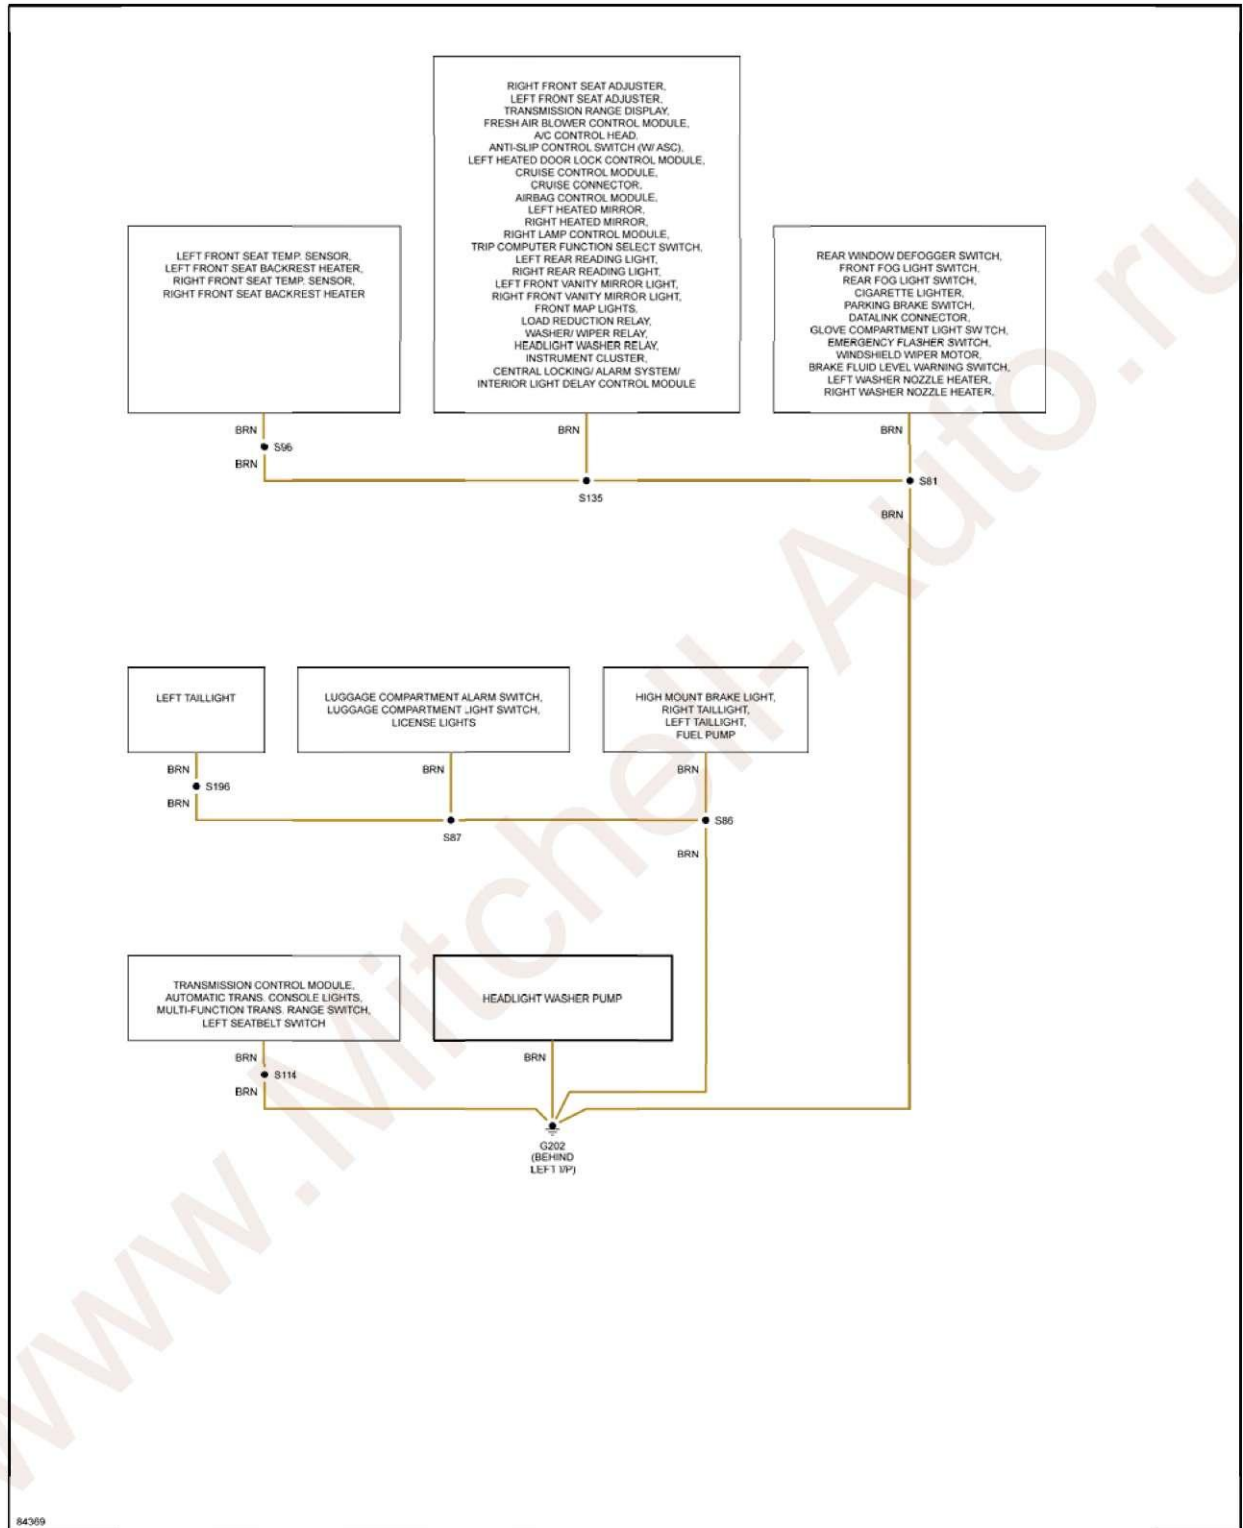

## SYSTEM WIRING DIAGRAMS Audi - A4

Fig. 16: Ground Distribution Circuit (1 of 2)

Fig. 17: Ground Distribution Circuit (2 of 2)

HEADLIGHTS

1996 Audi A4

SYSTEM WIRING DIAGRAMS Audi - A4

Fig. 18: Headlights Circuit