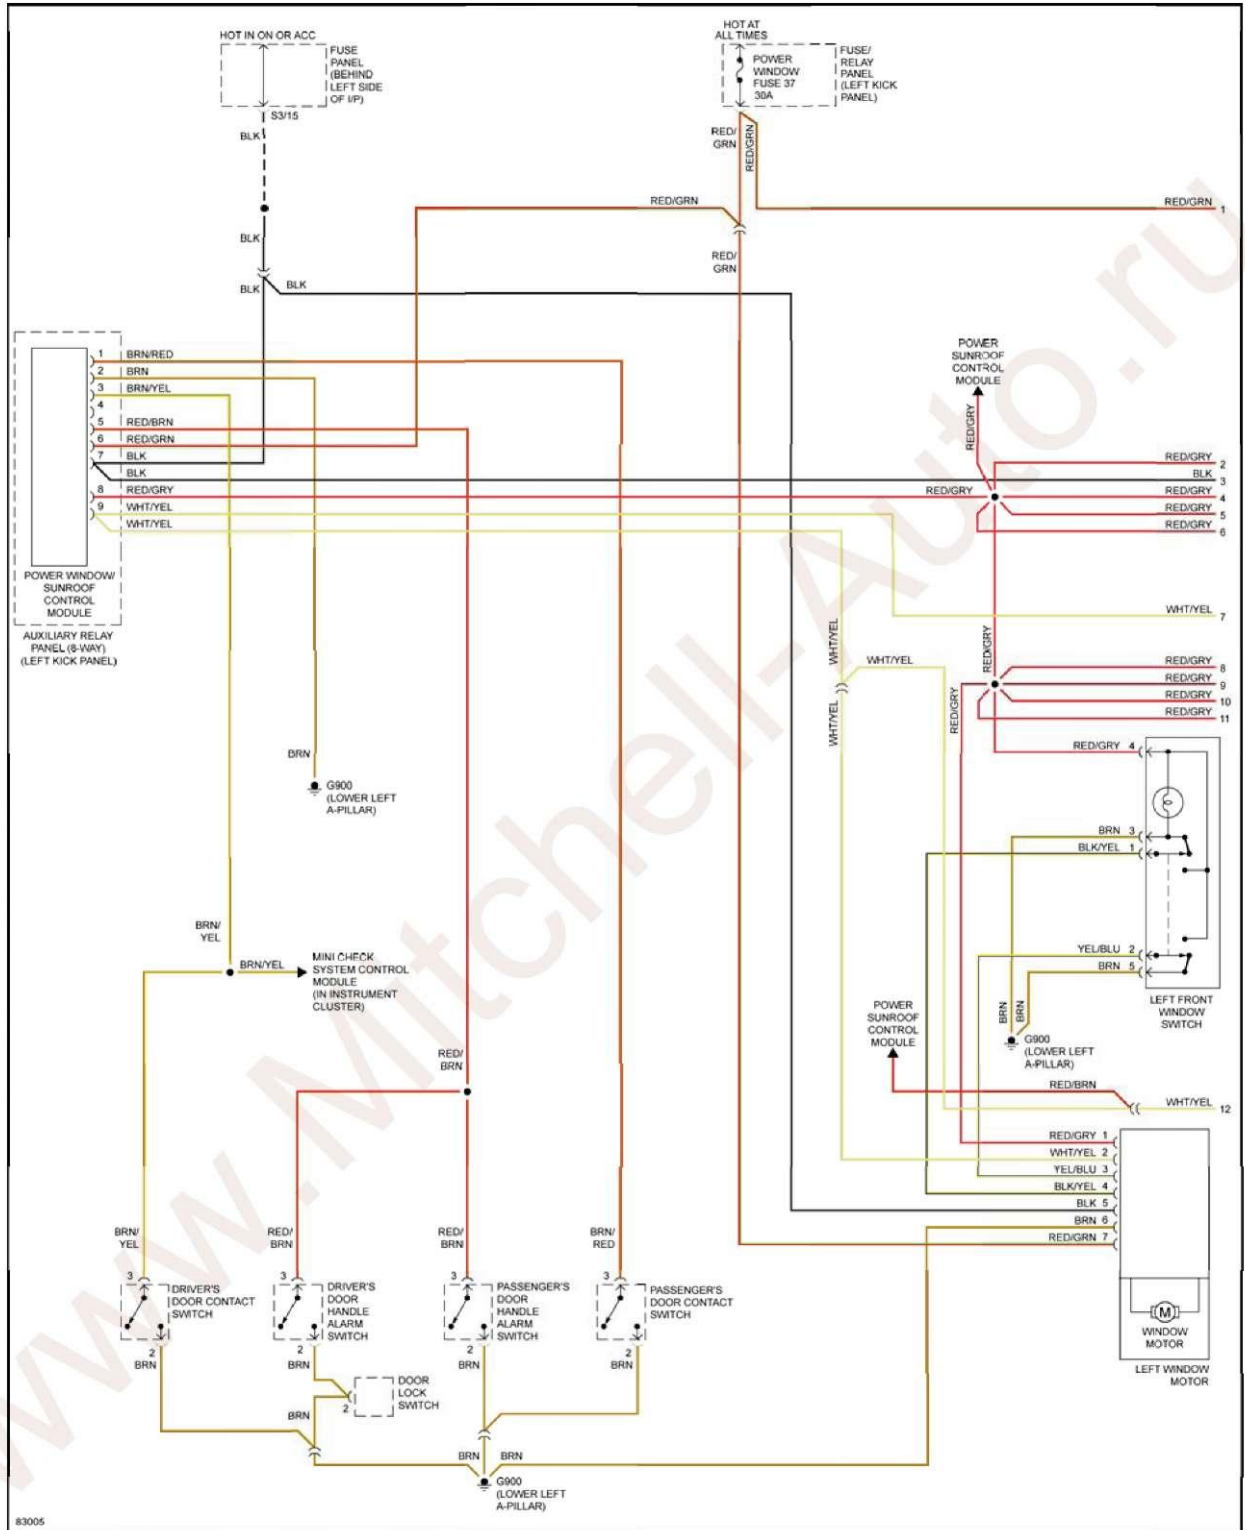

## SYSTEM WIRING DIAGRAMS Audi - A4

Fig. 30: Power Windows Circuit (1 of 2)

## SYSTEM WIRING DIAGRAMS Audi - A4

Fig. 31: Power Windows Circuit (2 of 2)