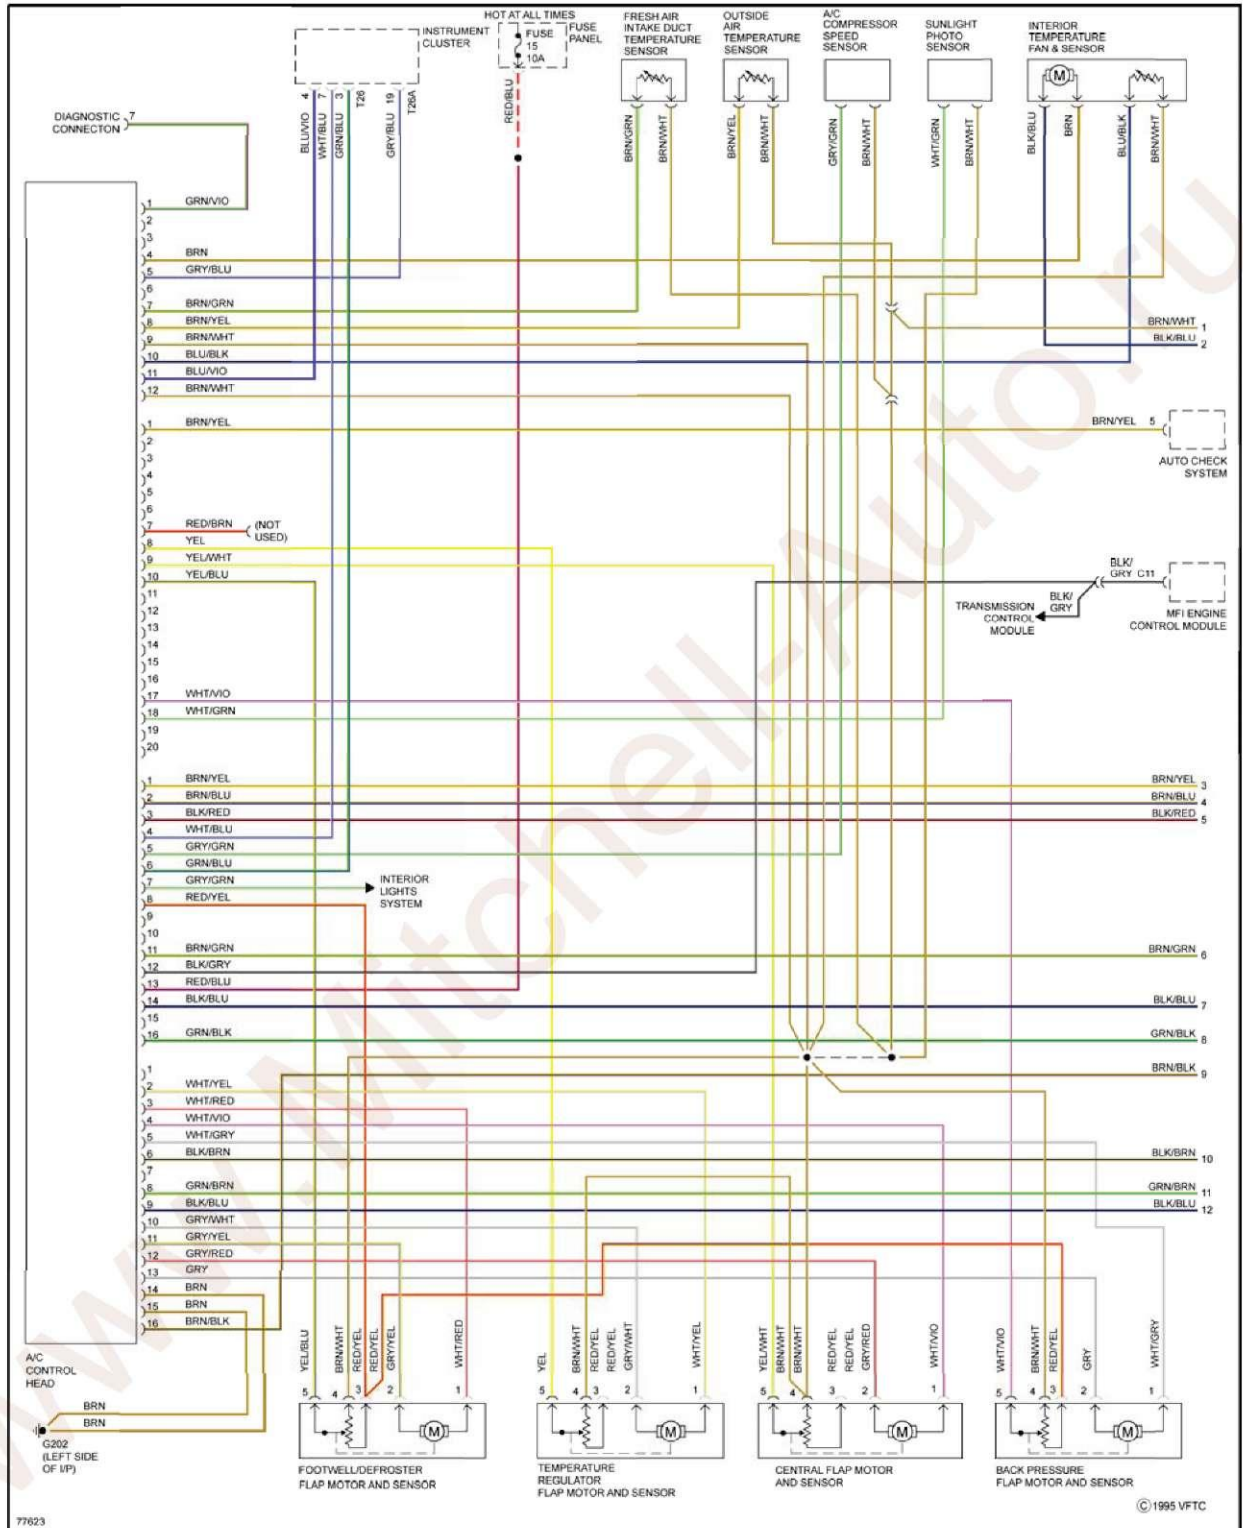

## SYSTEM WIRING DIAGRAMS Audi - A4

Fig. 1: Automatic A/C Circuit (1 of 2)

Fig. 2: Automatic A/C Circuit (2 of 2)

ANTI-LOCK BRAKES