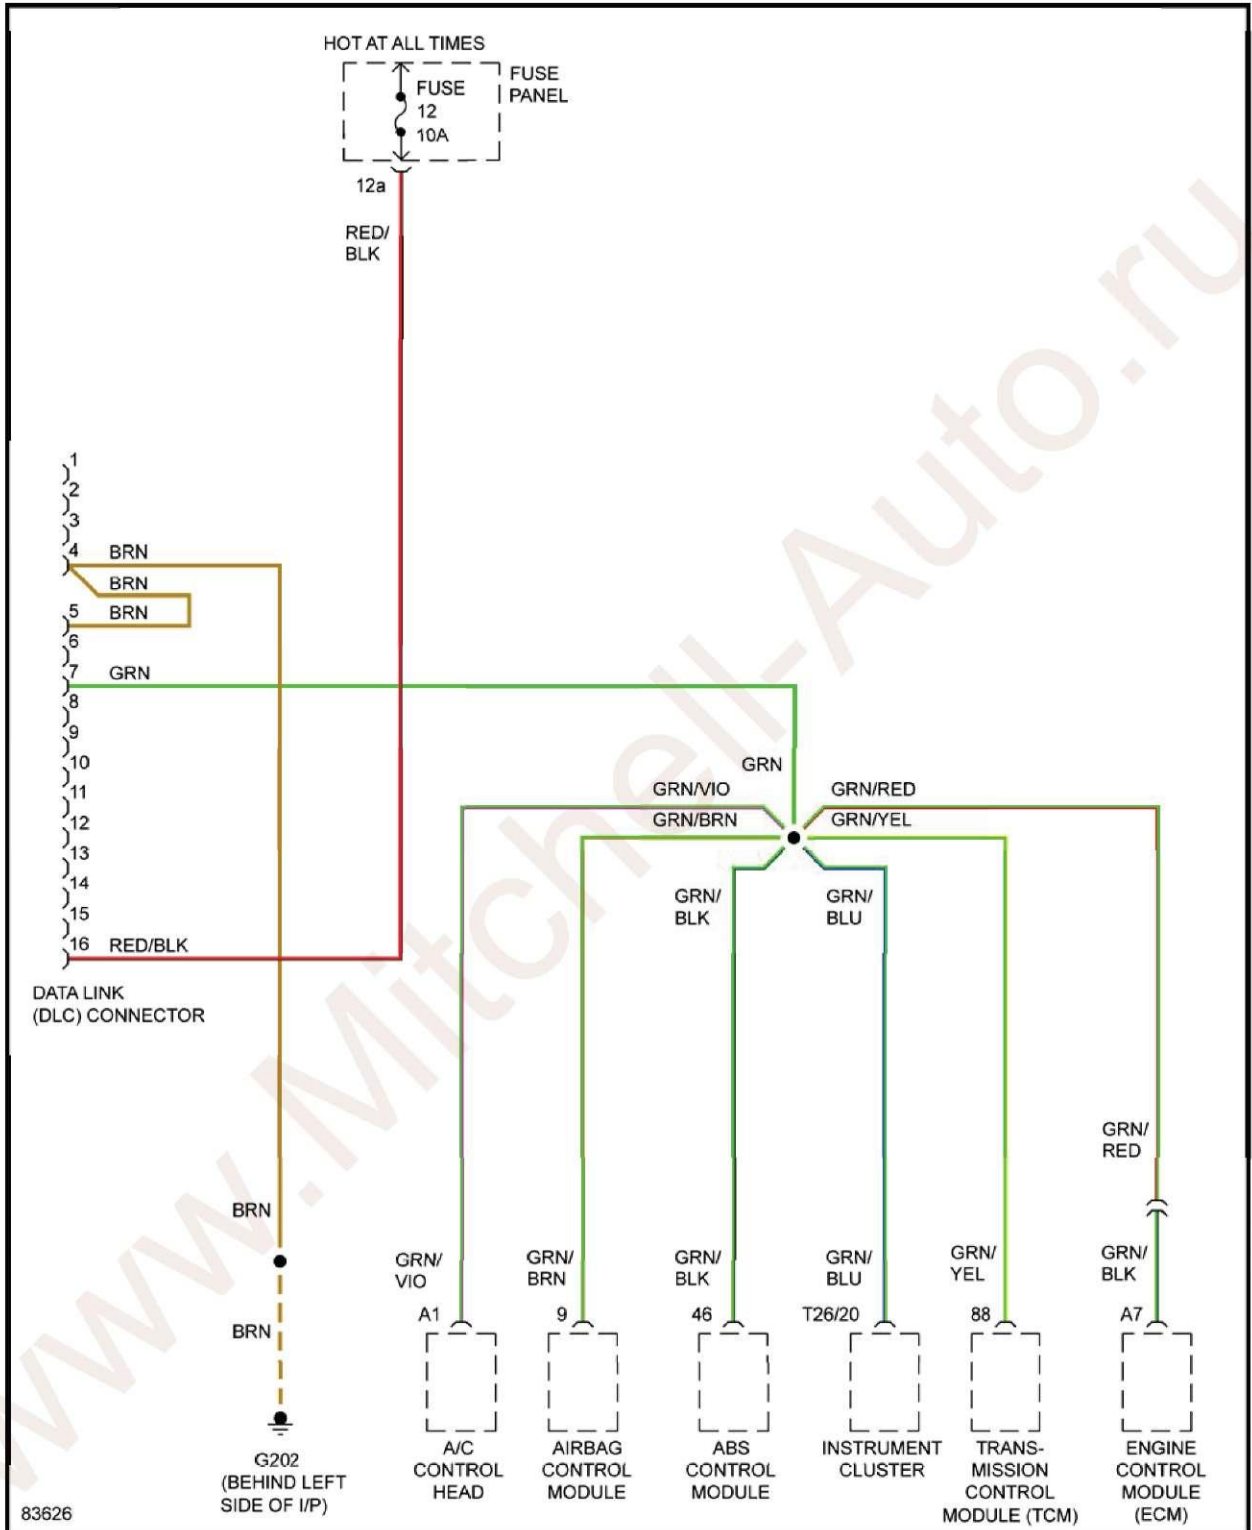

## SYSTEM WIRING DIAGRAMS Audi - A4

Fig. 6: Anti-theft & Central Locking Circuit (2 of 2)

## COMPUTER DATA LINES

Fig. 7: Computer Data Lines Circuit

COOLING FAN

Fig. 8: Cooling Fan Circuit

CRUISE CONTROL

Fig. 9: Cruise Control Circuit

DEFOGGERS