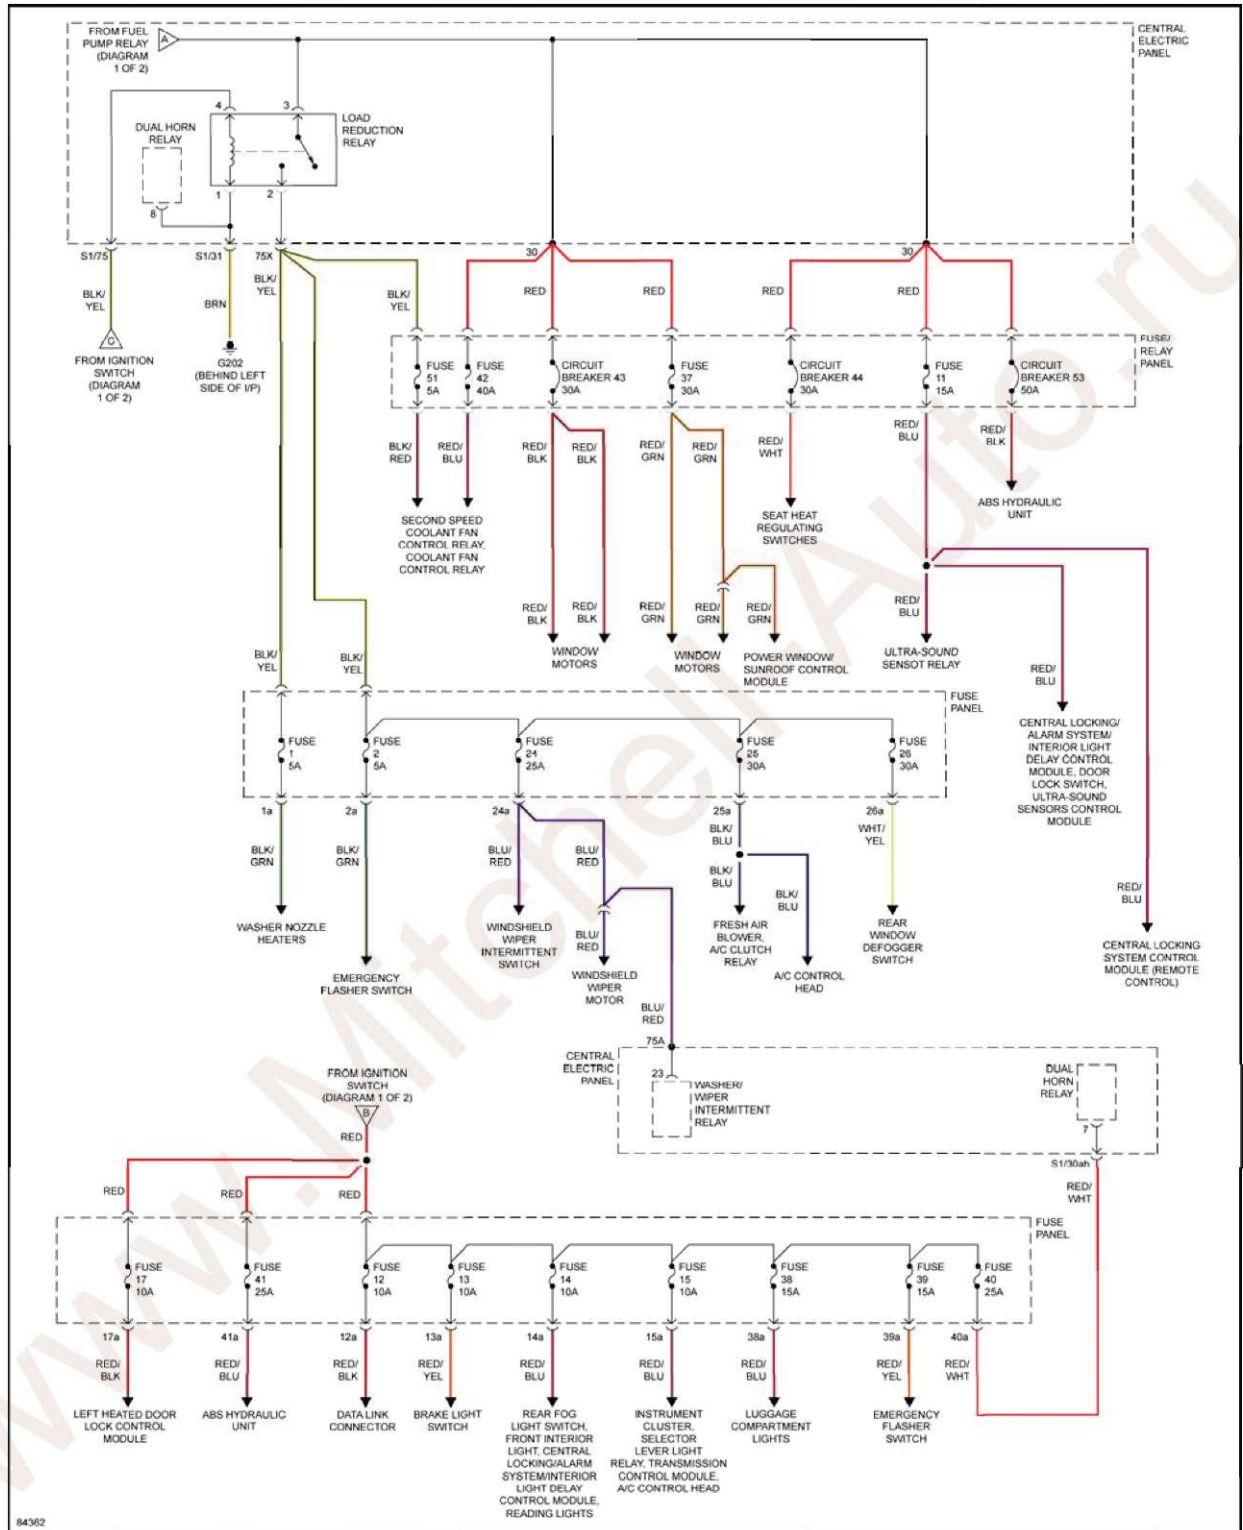

## SYSTEM WIRING DIAGRAMS Audi - A4

Fig. 21: Courtesy Lamps Circuit

Fig. 22: Instrument Illumination Circuit

**POWER DISTRIBUTION**

## SYSTEM WIRING DIAGRAMS Audi - A4

Fig. 23: Power Distribution Circuit (1 of 2)

Fig. 24: Power Distribution Circuit (2 of 2)

POWER DOOR LOCKS

**Fig. 25: Heated Door Locks Circuit**

**POWER MIRRORS**

Fig. 26: Power Mirrors Circuit

**POWER SEATS**

Fig. 27: Heated Seats Circuit

Fig. 28: Left Power Seat Circuit

POWER TOP/SUNROOF

Fig. 29: Sunroof Circuit

POWER WINDOWS