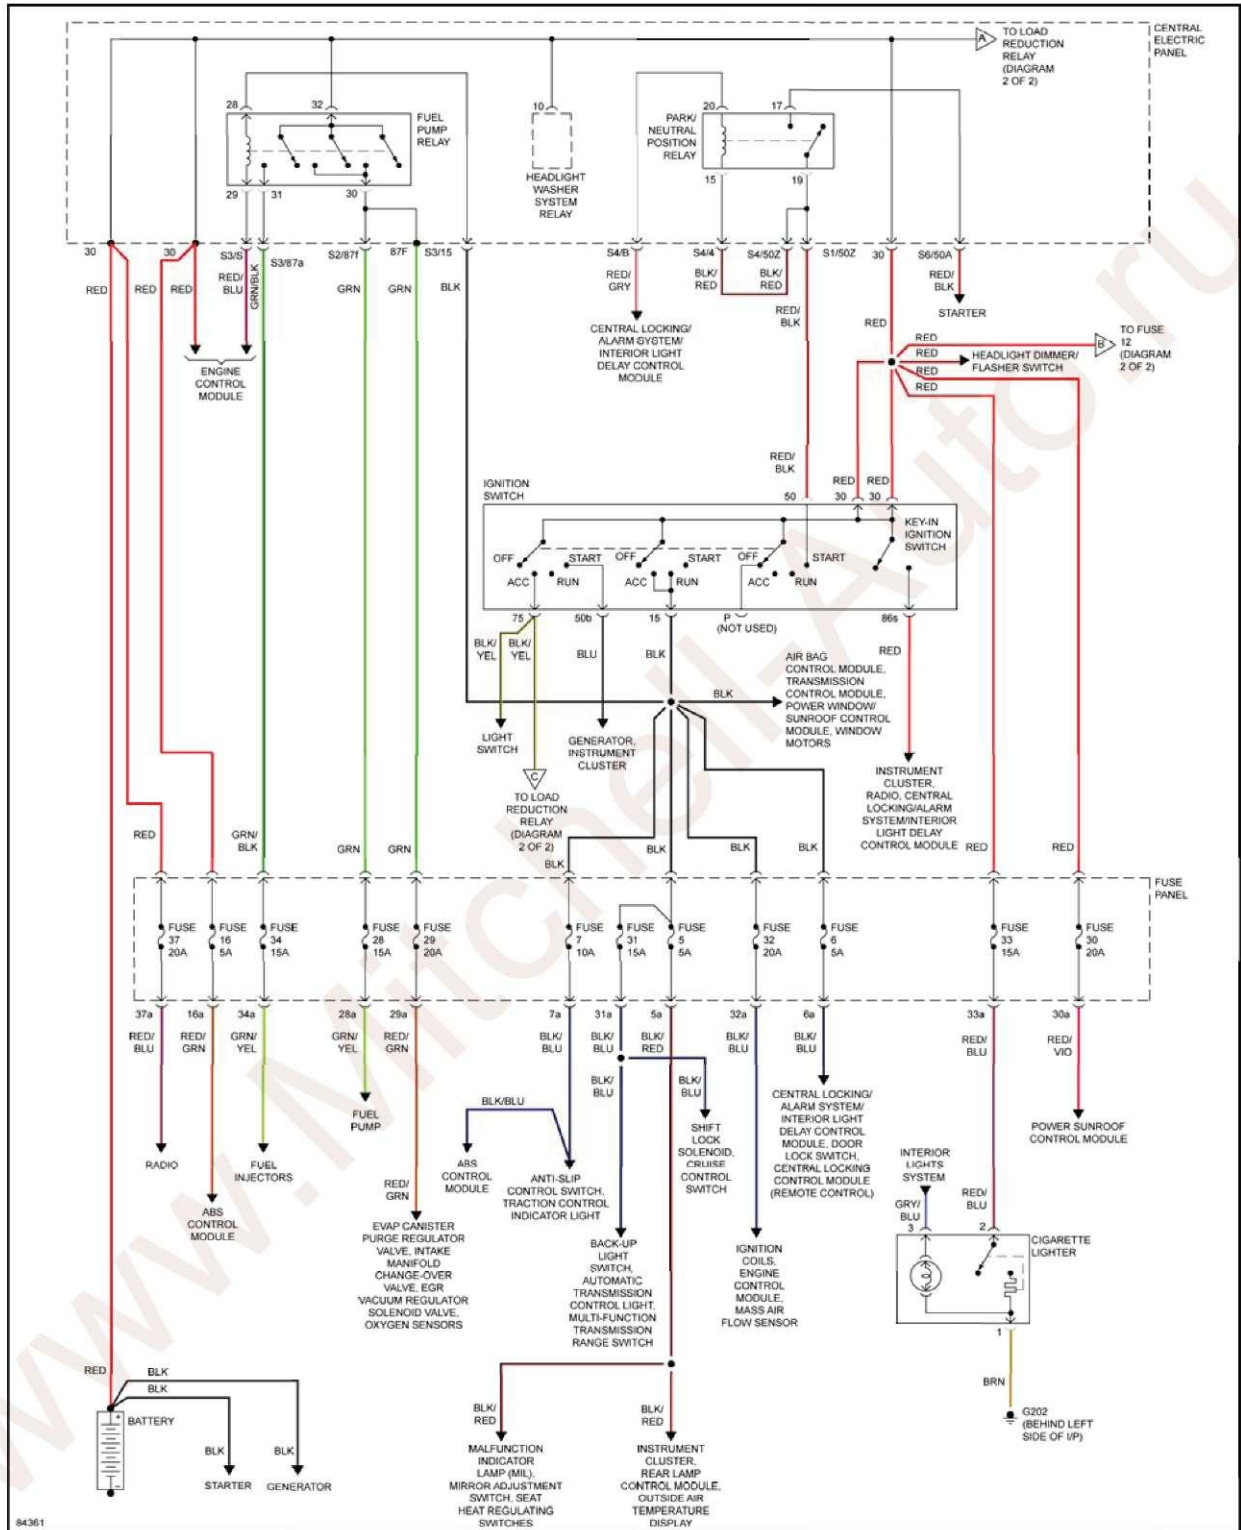

## SYSTEM WIRING DIAGRAMS Audi - A4

Fig. 21: Courtesy Lamps Circuit

Fig. 22: Instrument Illumination Circuit

**POWER DISTRIBUTION**

## SYSTEM WIRING DIAGRAMS Audi - A4

Fig. 23: Power Distribution Circuit (1 of 2)

Fig. 24: Power Distribution Circuit (2 of 2)

POWER DOOR LOCKS

**Fig. 25: Heated Door Locks Circuit**

**POWER MIRRORS**

Fig. 26: Power Mirrors Circuit

**POWER SEATS**

Fig. 27: Heated Seats Circuit

Fig. 28: Left Power Seat Circuit

POWER TOP/SUNROOF

Fig. 29: Sunroof Circuit

POWER WINDOWS