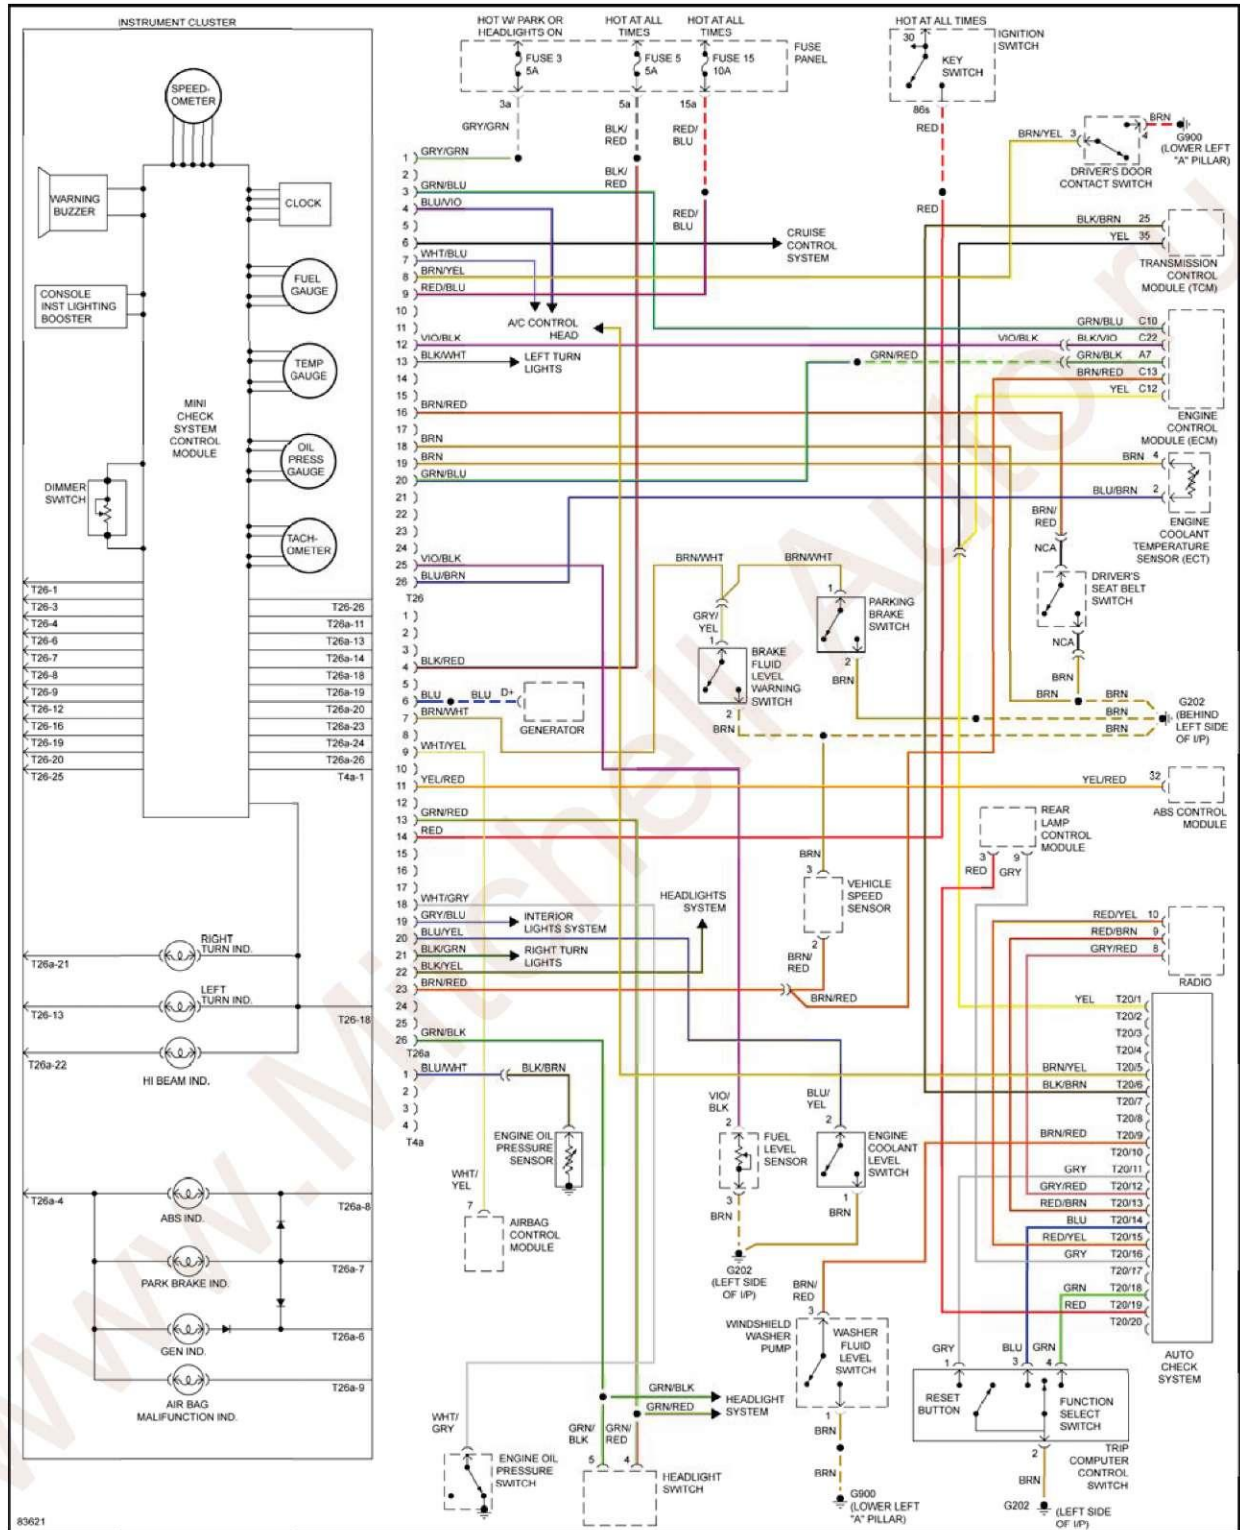

## SYSTEM WIRING DIAGRAMS Audi - A4

Fig. 16: Ground Distribution Circuit (1 of 2)

Fig. 17: Ground Distribution Circuit (2 of 2)

HEADLIGHTS

1996 Audi A4

SYSTEM WIRING DIAGRAMS Audi - A4

Fig. 18: Headlights Circuit

HORN

Fig. 19: Horn Circuit

INSTRUMENT CLUSTER

## SYSTEM WIRING DIAGRAMS Audi - A4

**Fig. 20: Instrument Cluster Circuit**